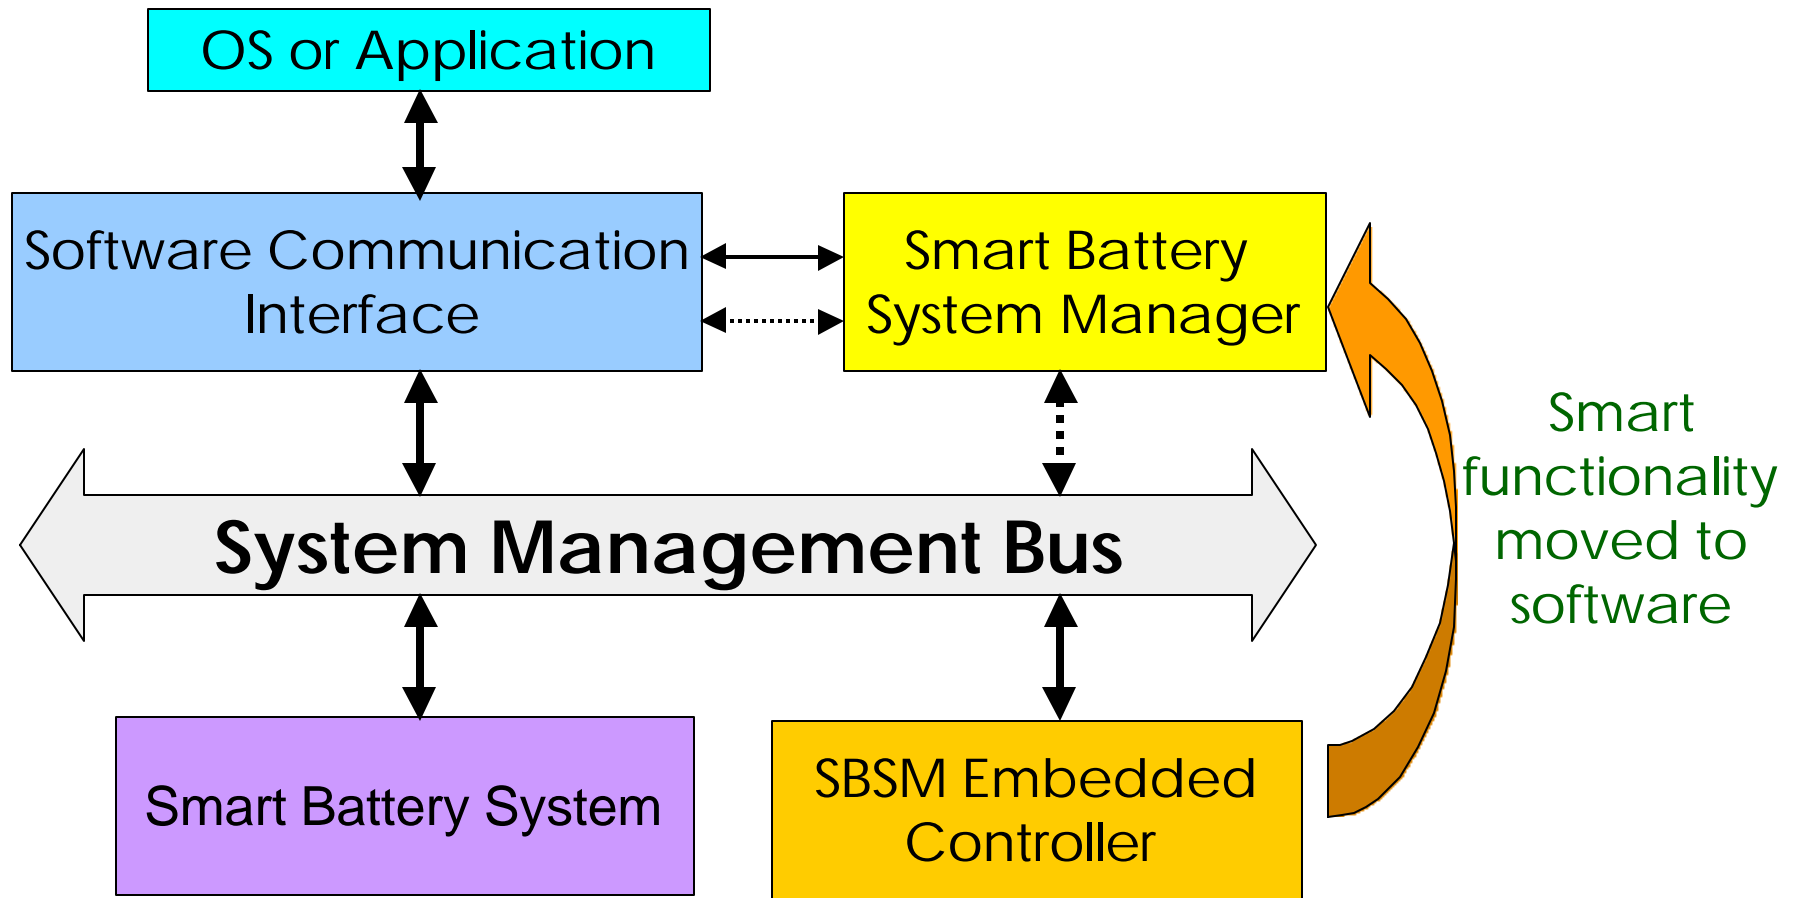

The Smart way to save Power and Money

SoftTools

TECHNOLOGY

"the complete power management solution company"

it's the
Power...

SBS Software/Hardware Working Together

www.softtools.net

Composite Smart Battery Data

Moving Hardware Features into Software

Software can help lower hardware cost!

The Smart way to save Power and Money

SoftTools

TECHNOLOGY

presents

IC POWER MANAGEMENT SOFTWARE

VISIT OUR BOOTH FOR A DEMO!