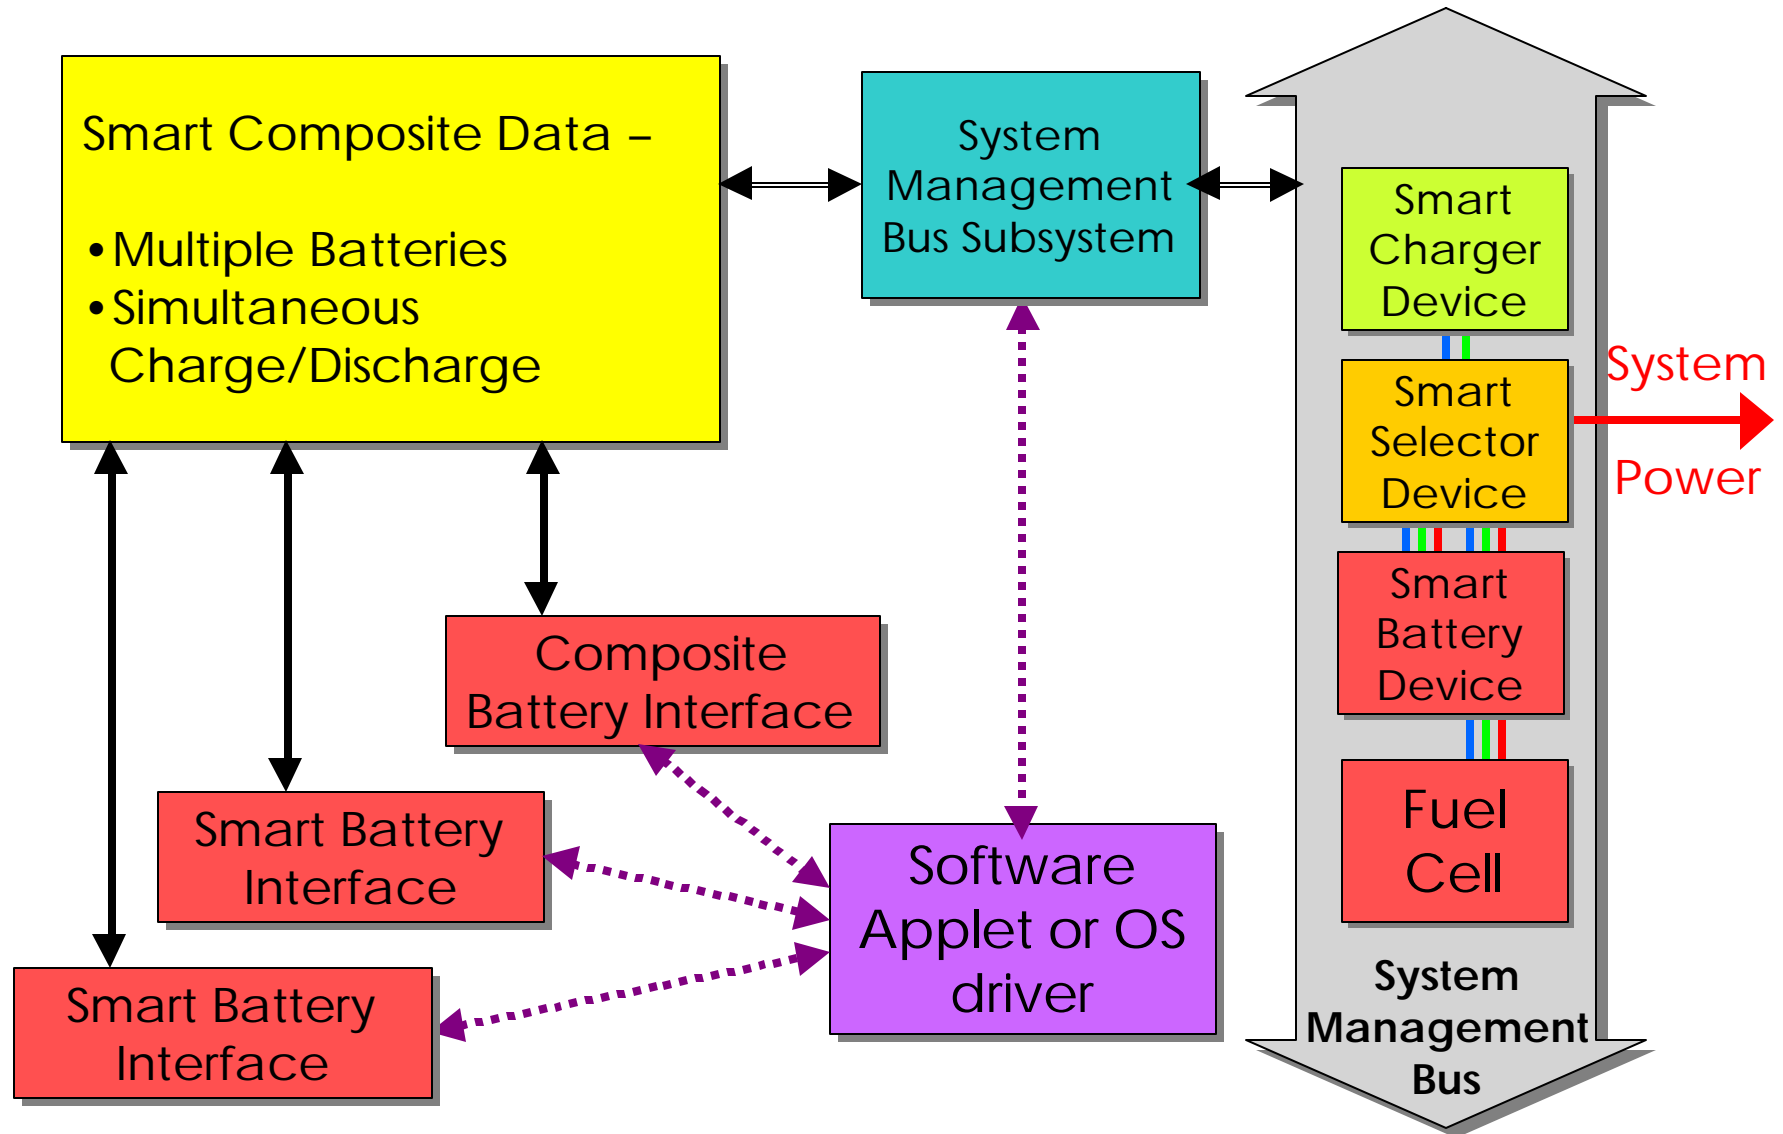

The Smart way to save Power and Money

SoftTools

TECHNOLOGY

"the complete power management solution company"

it's the
Power...

SBS Software/Hardware Working Together

www.softtools.net

Composite Smart Battery Data

Moving Hardware Features into Software

Software can help lower hardware cost!

The Smart way to save Power and Money

SoftTools

TECHNOLOGY

presents

IC POWER MANAGEMENT SOFTWARE

VISIT OUR BOOTH FOR A DEMO!